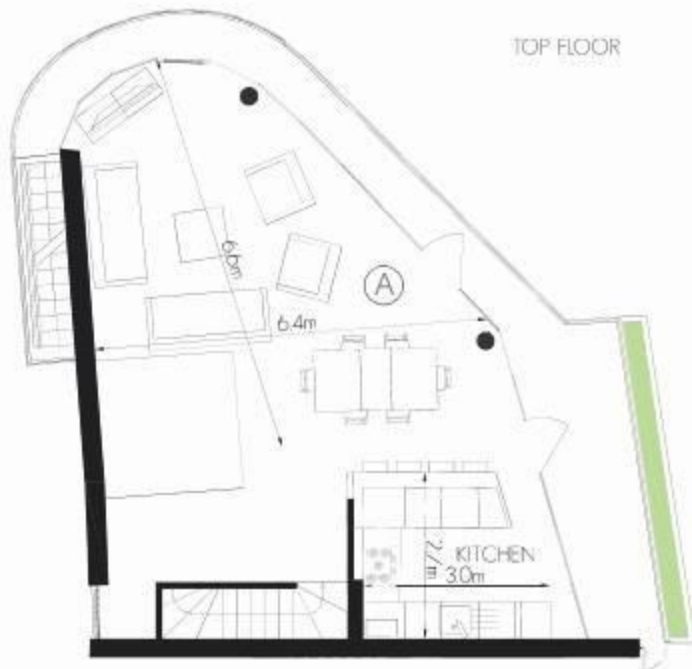

APARTMENT 7

(A) Living room & Kitchen	46.72 sq m
(B) Double bedroom 1	9.22 sq m
(C) Double bedroom 2	8.75 sq m
(D) Master bedroom	13.36 sq m
(E) Bathroom	2.81 sq m
(F) Ensuite	4.07 sq m

TOT internal area 108 sq m
1167 sq ft

SITE PLAN
SECOND FLOOR