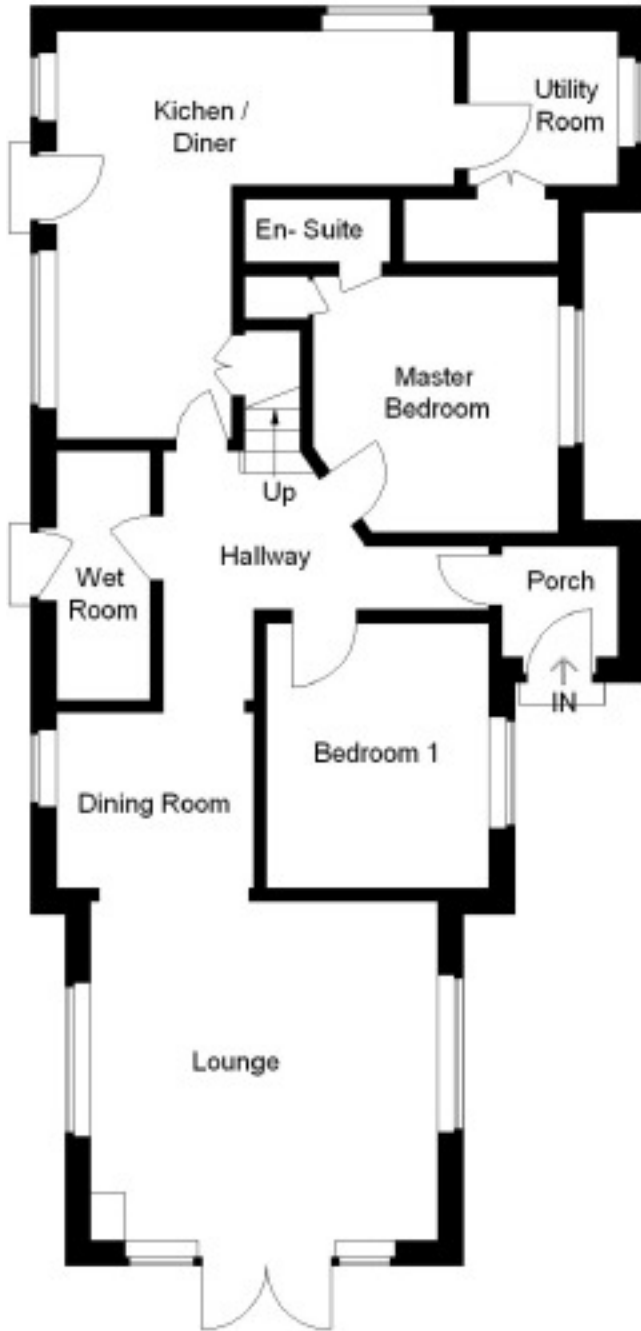

Approximate Gross Internal Area
172.4 sq m / 1856 sq ft

Ground Floor

First Floor

Illustration for identification purposes only, measurements are approximate, not to scale.
FloorplansuSketch.com © 2014